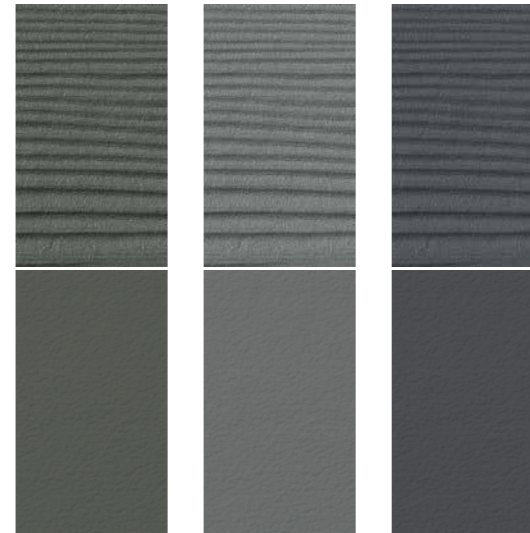

C75 Metal Green   C74 Basalt Grey   C18 Slate Grey

The Expressive Collection is available in Cedral Lap Wood and Cedral Click Wood. Cedral Click Smooth is available subject to extended lead times.