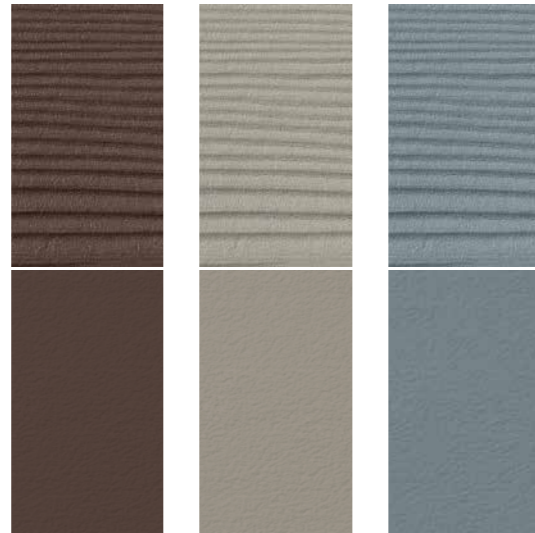

## Design Collection

a modern statement

C01 White    C51 Silver Grey    C05 Platinum Grey

C15 Steel Grey    C18 Slate Grey    C50 Black

The Design Collection is available in Cedral Lap Wood, Cedral Click Wood and Cedral Click Smooth.

## Natural Collection

making nature part of the home

C71 Sand Yellow    C03 Clay Brown    C78 Cocoa Brown

C21 Walnut Brown    C52 Pearl Grey    C73 Ocean Blue

The Natural Collection is available in Cedral Lap Wood and Cedral Click Wood. Cedral Click Smooth is available subject to extended lead times.