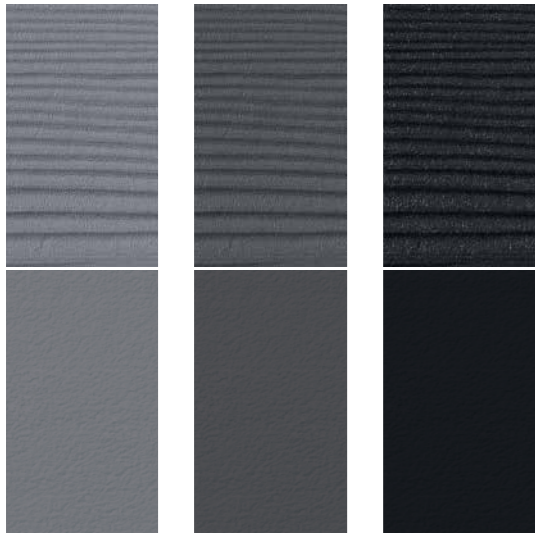

C15 Steel Grey   C18 Slate Grey   C50 Black

The Design Collection is available in Cedral Lap Wood, Cedral Click Wood and Cedral Click Smooth.